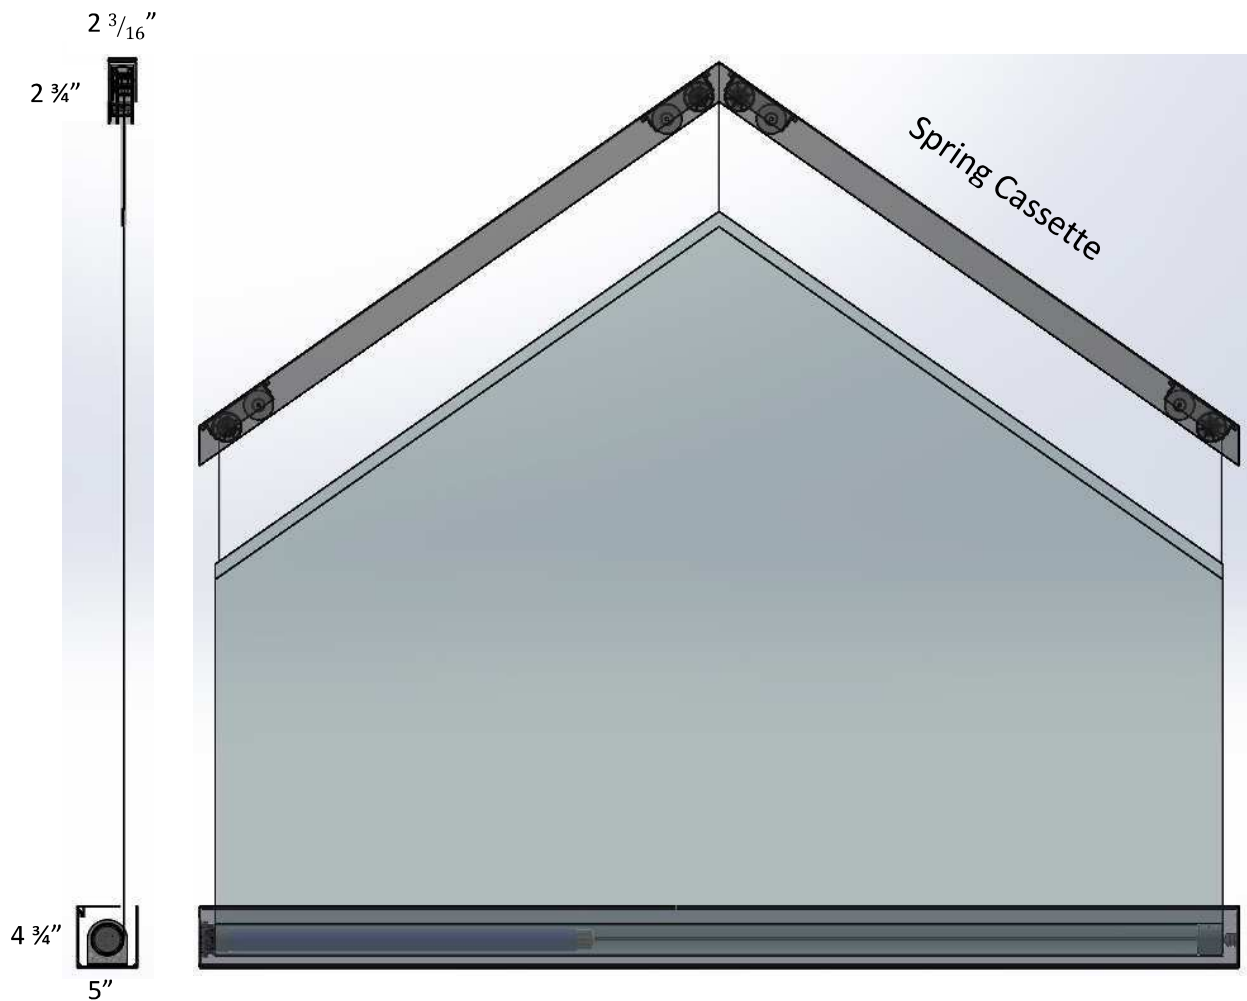

info@sss-us.com
www.specializedshadingsystems.com

Bottom Up Triangle Top Shade System

Version II

Shape:	Triangle Top
Maximum Width:	144" (3 lift cords min.)
Maximum Height:	144"
Max. Fabric Area:	110 ft ²
Std Shade Box*	4 ³ / ₄ " x 5"