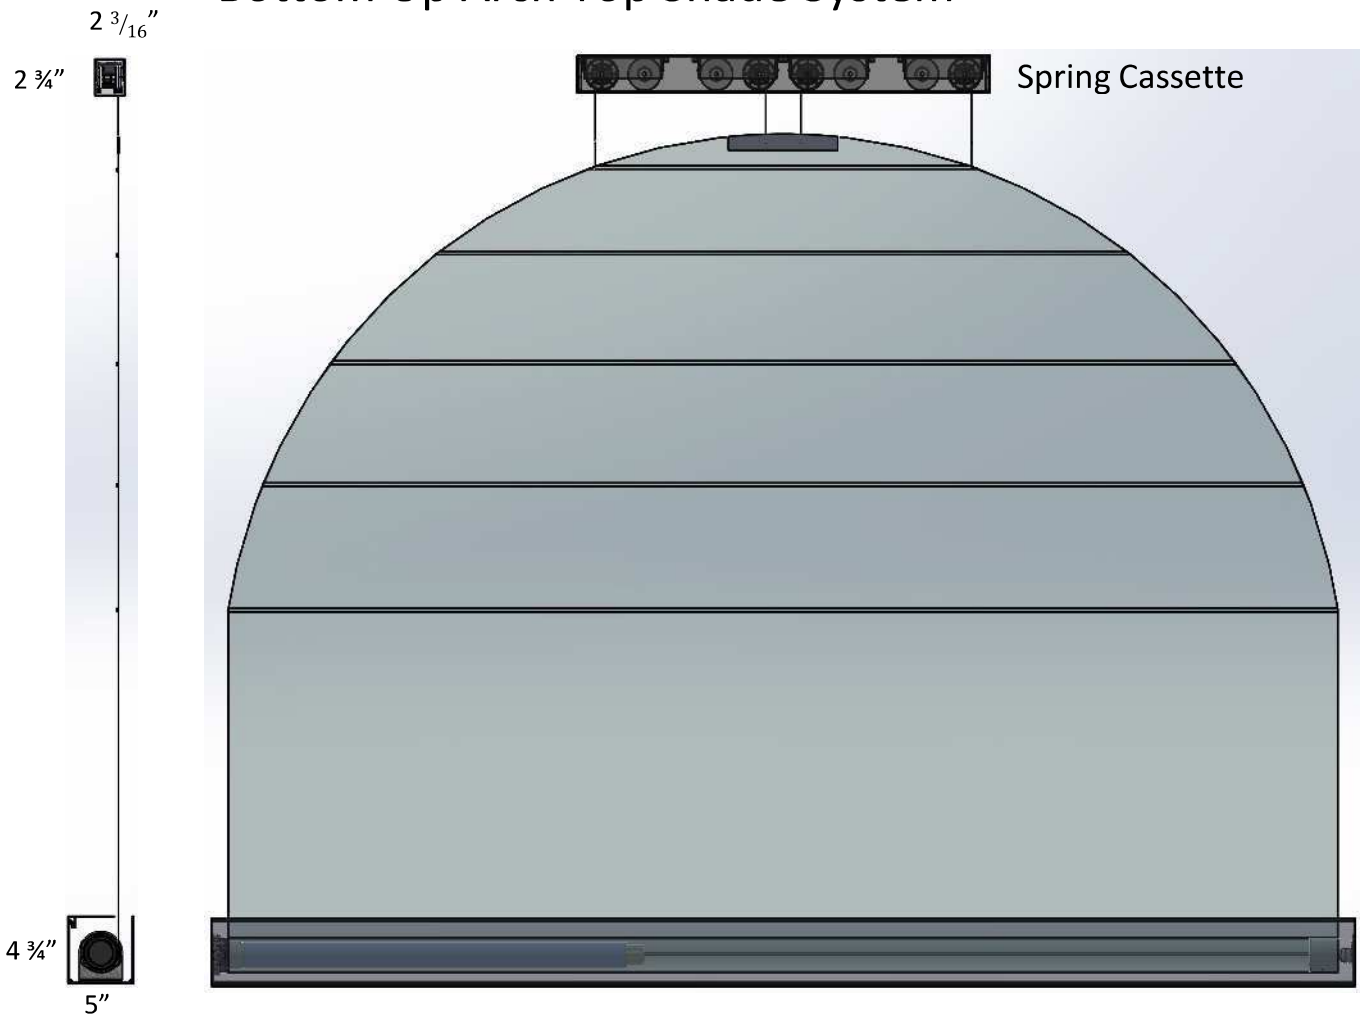

New York

1 Hayes Street
Elmsford, NY
10523
877 324 2511

Florida

3600 S. Congress
Boynton Beach, FL
33426
561 743 1112

info@sss-us.com

www.specializedshadingsystems.com

Bottom Up Arch Top Shade System

Version III	
Shape:	Arch Top
Maximum Width:	144" (1 to 4 lift cords)
Maximum Height:	108"
Max. Fabric Area:	92.6 ft ²
Std Shade Box*	4 3/4" x 5"