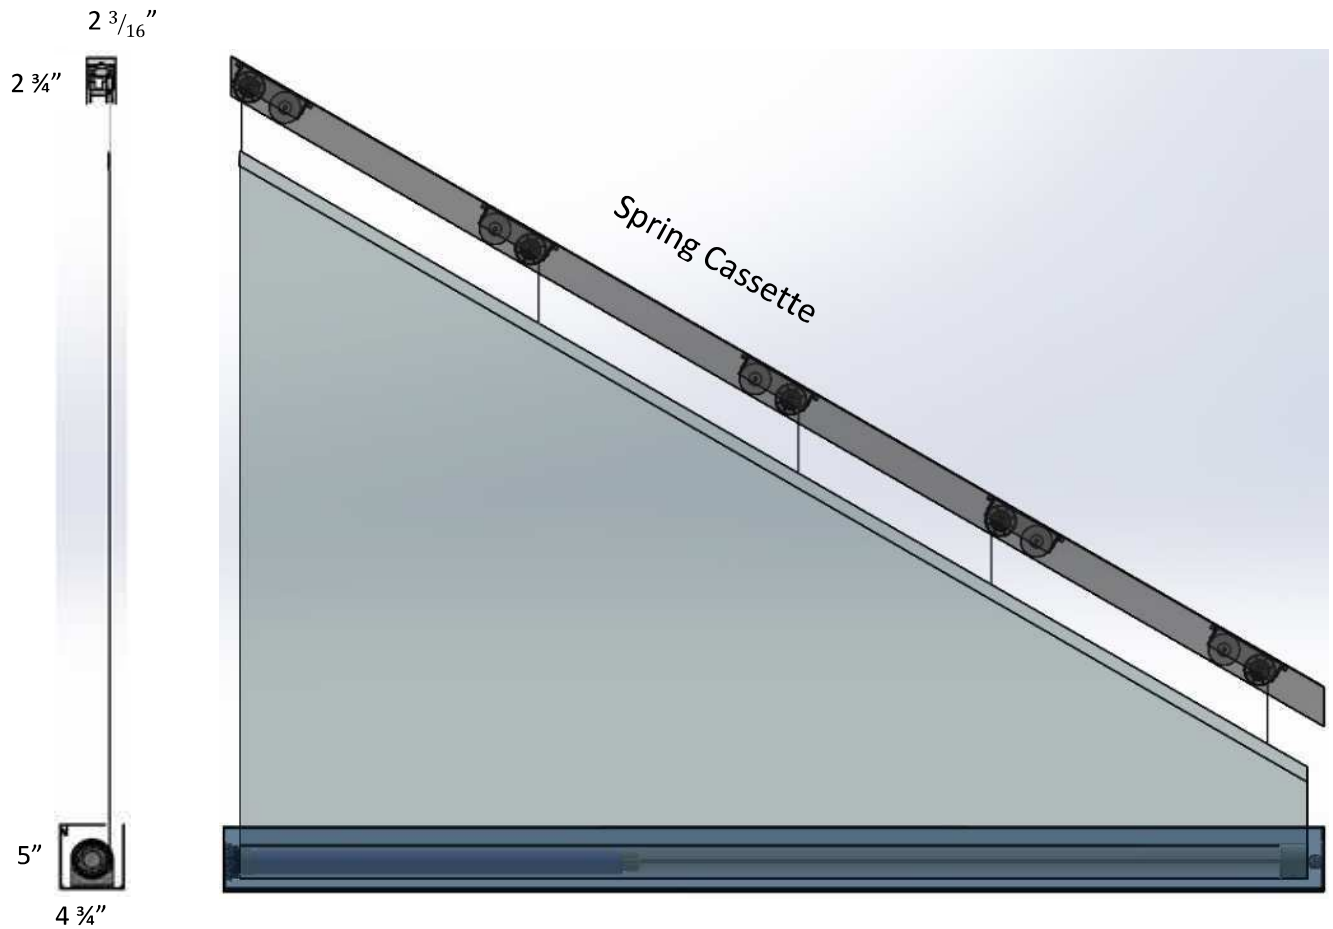

info@sss-us.com
www.specializedshadingsystems.com

Bottom Up Slant Top Shade System

Version II

Shape:	Slant Top
Maximum Width:	144" (3+ lift cords)
Maximum Height:	144"
Max. Fabric Area:	144ft ²
Std Shade Box*	4 3/4" x 5"