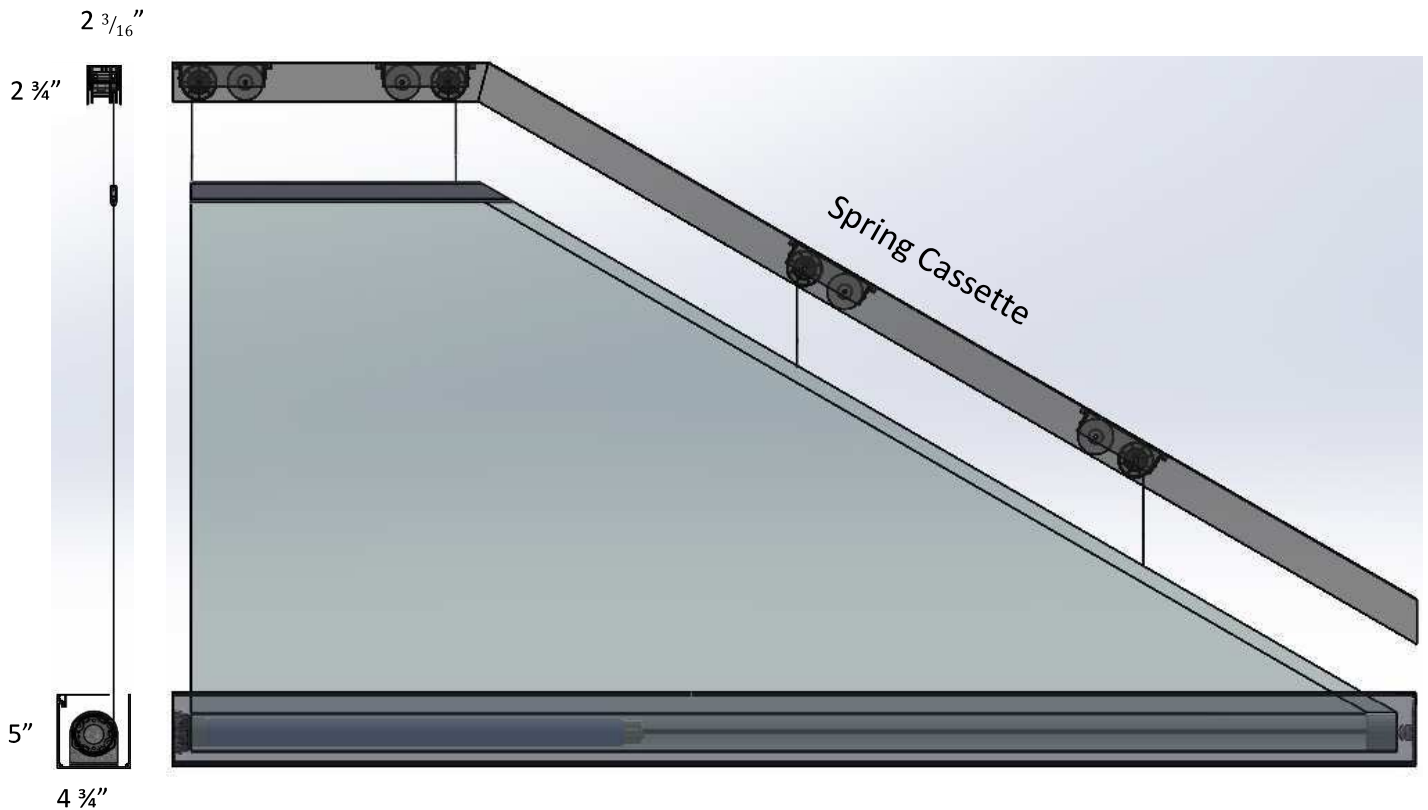

info@sss-us.com

www.specializedshadingsystems.com

Bottom Up Trapezoid Shade System

Version II

Shape:	Trapezoid
Maximum Width:	144" (3+ lift cords)
Maximum Height:	144"
Max. Fabric Area:	144ft ²
Std Shade Box*	4 3/4" x 5"