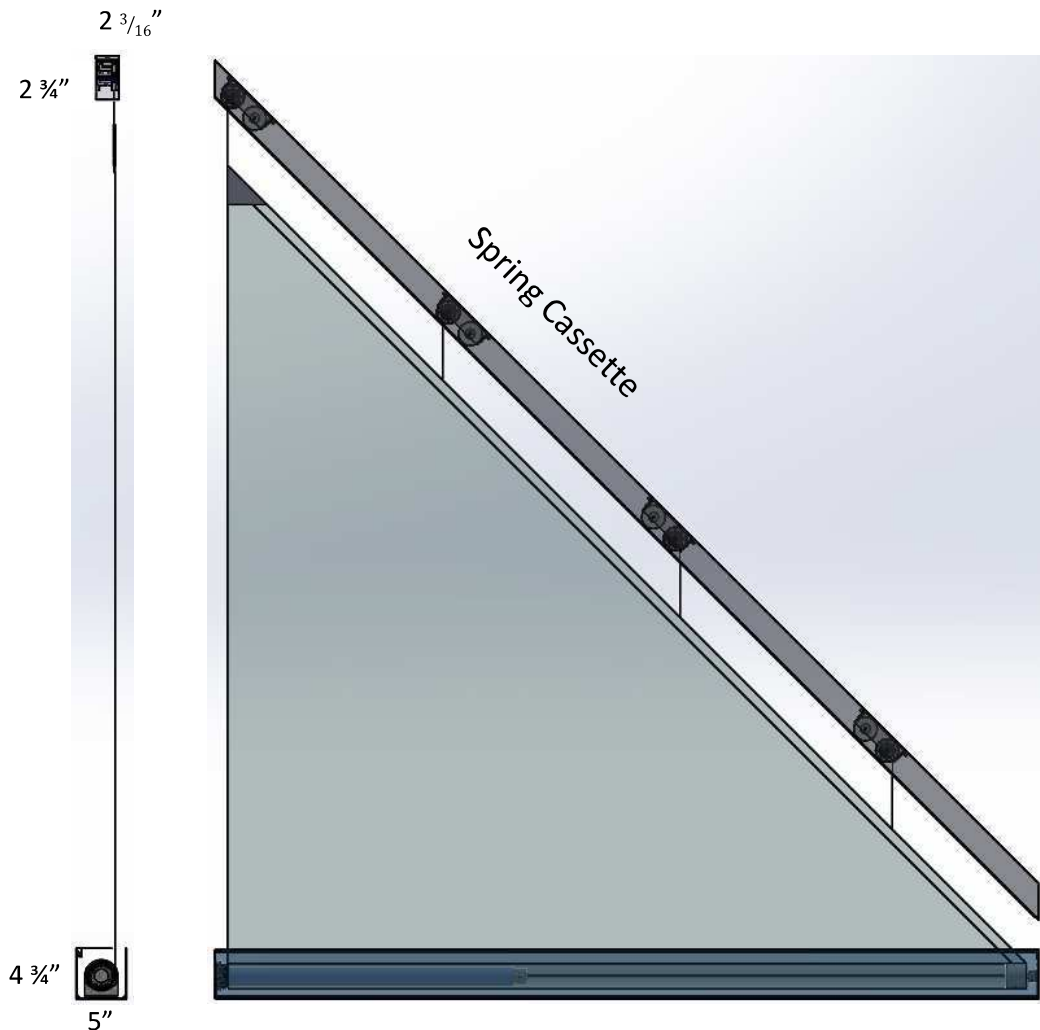

Bottom Up Right Triangle Shade System

Version II	
Shape:	Right Triangle
Maximum Width:	144" (3+ lift cords)
Maximum Height:	144"
Max. Fabric Area:	72 ft²
Std Shade Box*	4 3/4" x 5"

Line Voltage Drive	
ST50 Quiet Motor:	40dBA
Voltage:	120V / 60Hz
Speed:	32 rpm
Control:	RTS or 4-Wire

*Custom Cassettes Available on request

Fabrics: Fiberglass based or preconstraint fabric recommended (Samples on request)

Other Line Voltage and Low Voltage motors available on request

**SPECIALIZED
SHADING
SYSTEMS**

New York

1 Hayes Street
Elmsford, NY
10523
877 324 2511

Florida

3600 S. Congress
Boynton Beach, FL
33426
561 743 1112

info@sss-us.com
www.specializedshadingsystems.com