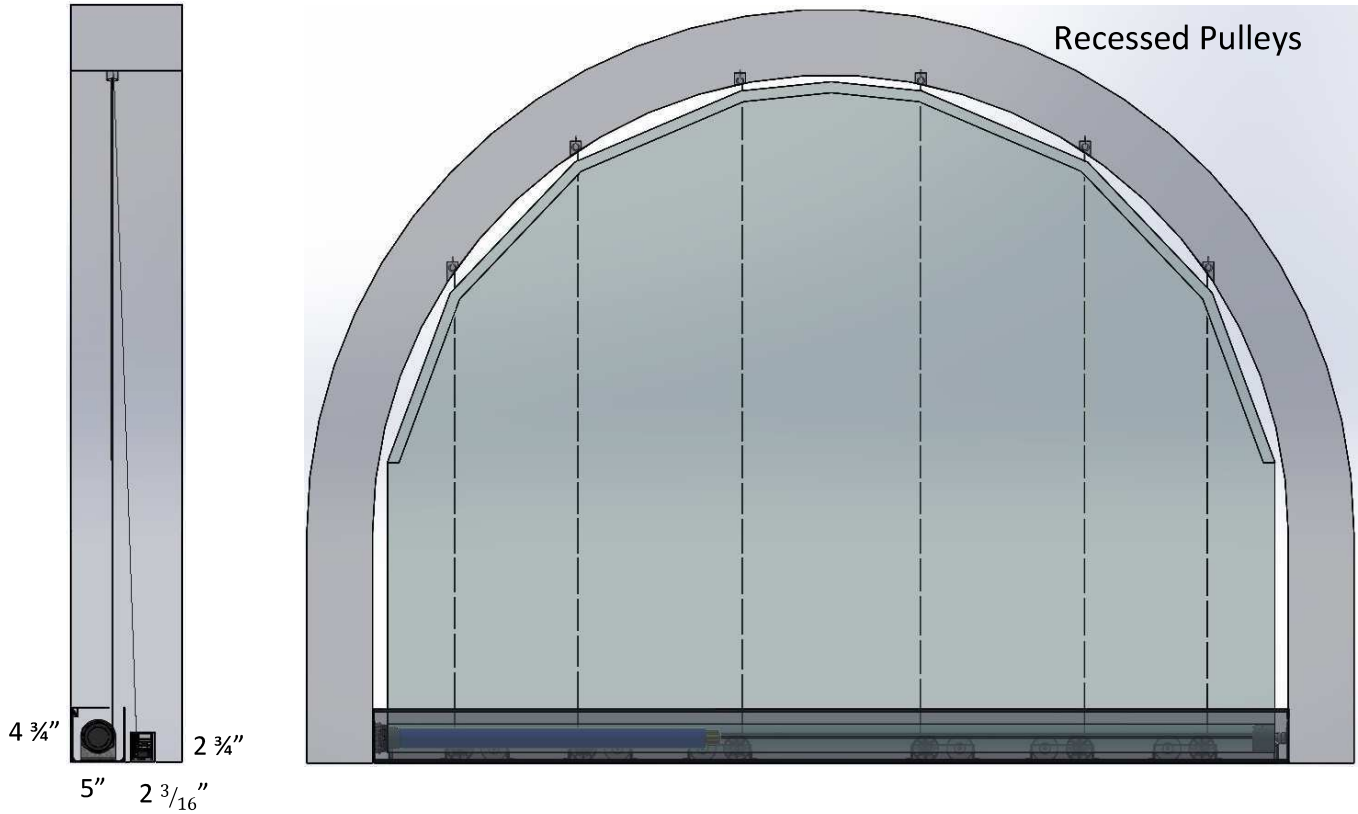

info@sss-us.com
www.specializedshadingsystems.com

Bottom Up Equilateral Triangle Shade System

Version II	
Shape:	Equilateral Triangle
Maximum Width:	144" (2 lift cords min.)
Maximum Height:	144"
Max. Fabric Area:	72 ft ²
Std Shade Box*	4 3/4" x 5"

Bottom Up Eyebrow Top Shade System

Version II	
Shape:	Eyebrow Top
Maximum Width:	144" (3+ lift cords min.)
Maximum Height:	144"
Max. Fabric Area:	140 ft ²
Std Shade Box*	4 3/4" x 5"

Line Voltage Drive	
ST50 Quiet Motor:	40dBA
Voltage:	120V / 60Hz
Speed:	32 rpm
Control:	RTS or 4-Wire