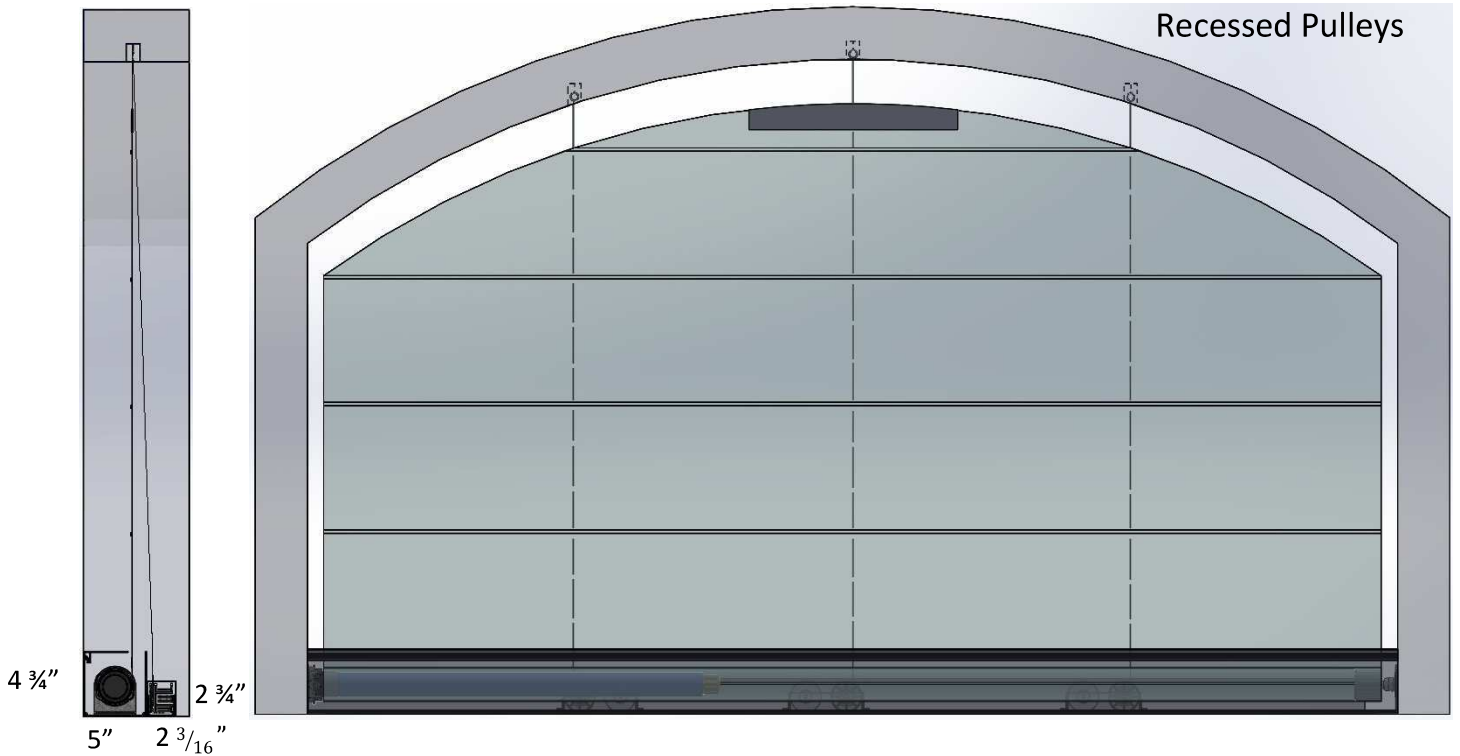

New York

1 Hayes Street
Elmsford, NY
10523
877 324 2511

Florida

3600 S. Congress
Boynton Beach, FL
33426
561 743 1112

info@sss-us.com
www.specializedshadingsystems.com

Bottom Up Eyebrow Top Shade System

Version II	
Shape:	Eyebrow Top
Maximum Width:	144" (3+ lift cords min.)
Maximum Height:	144"
Max. Fabric Area:	140 ft ²
Std Shade Box*	4 3/4" x 5"