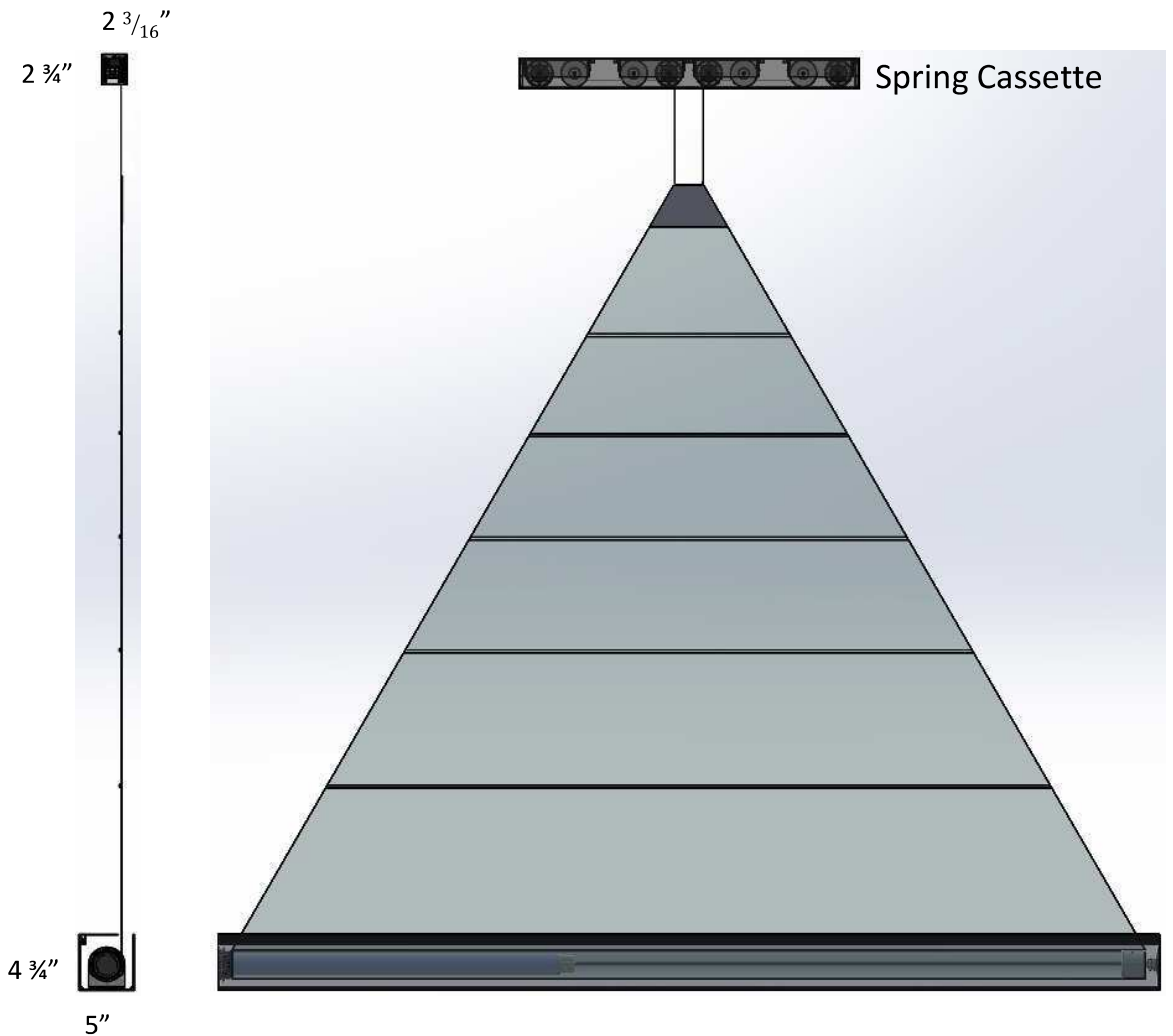

info@sss-us.com
www.specializedshadingsystems.com

Bottom Up Equilateral Triangle Shade System

Version II	
Shape:	Equilateral Triangle
Maximum Width:	144" (2 lift cords min.)
Maximum Height:	144"
Max. Fabric Area:	72 ft ²
Std Shade Box*	4 3/4" x 5"