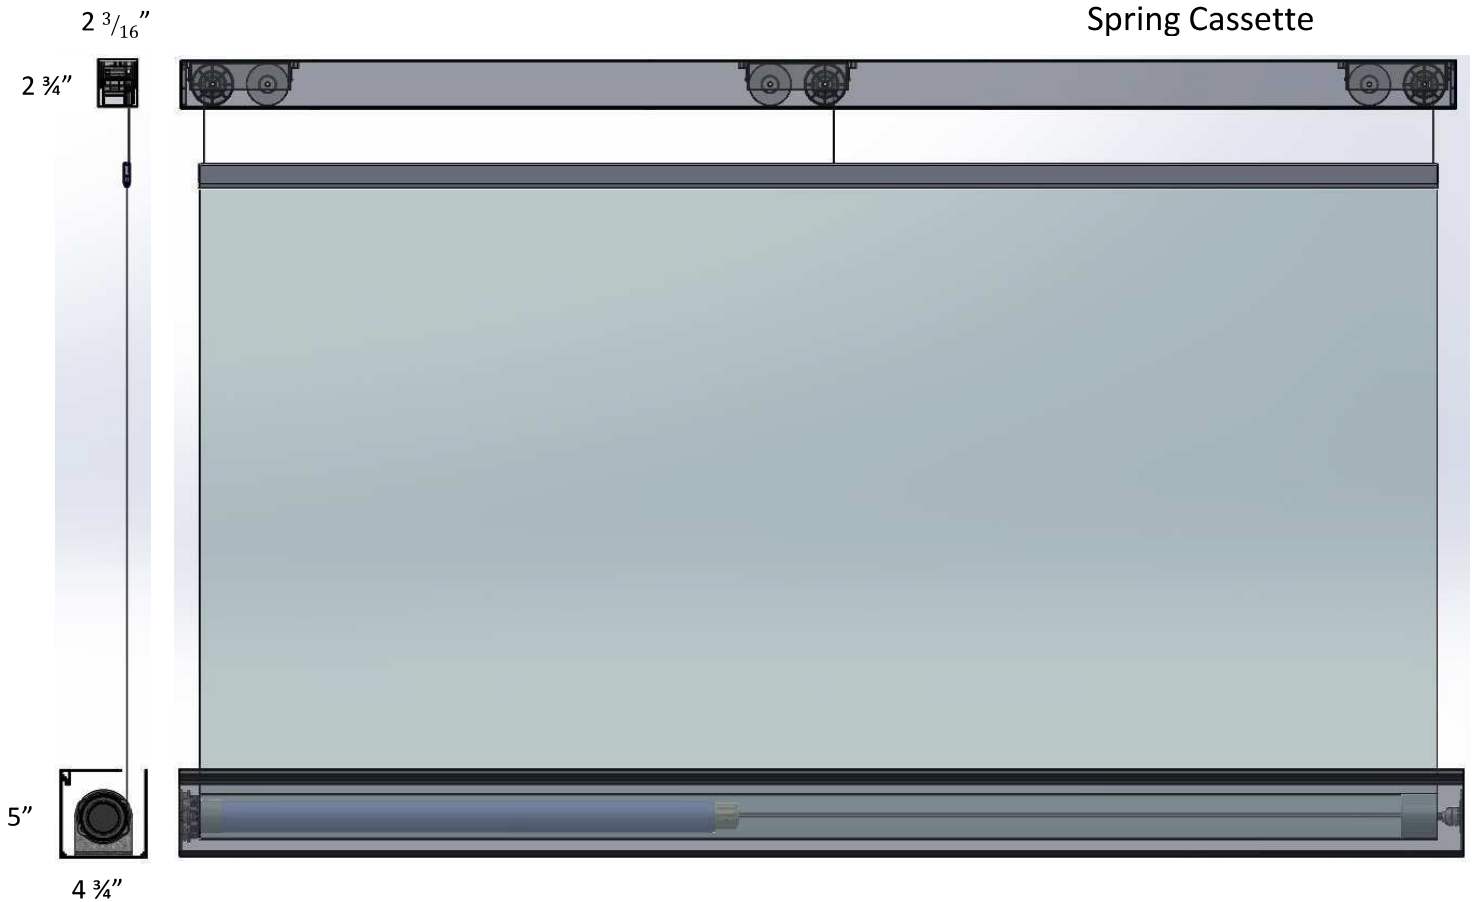

Bottom Up Roller Shade System

Version II

Shape:	Rectangle
Maximum Width:	120" (3+ lift cords)
Maximum Height:	192"
Max. Fabric Area:	160ft ²
Std Shade Box*	4 ³ / ₄ " x 5"

Line Voltage Drive

ST50 Quiet Motor:	40dBA
Voltage:	120V / 60Hz
Speed:	32 rpm
Control:	RTS or 4-Wire